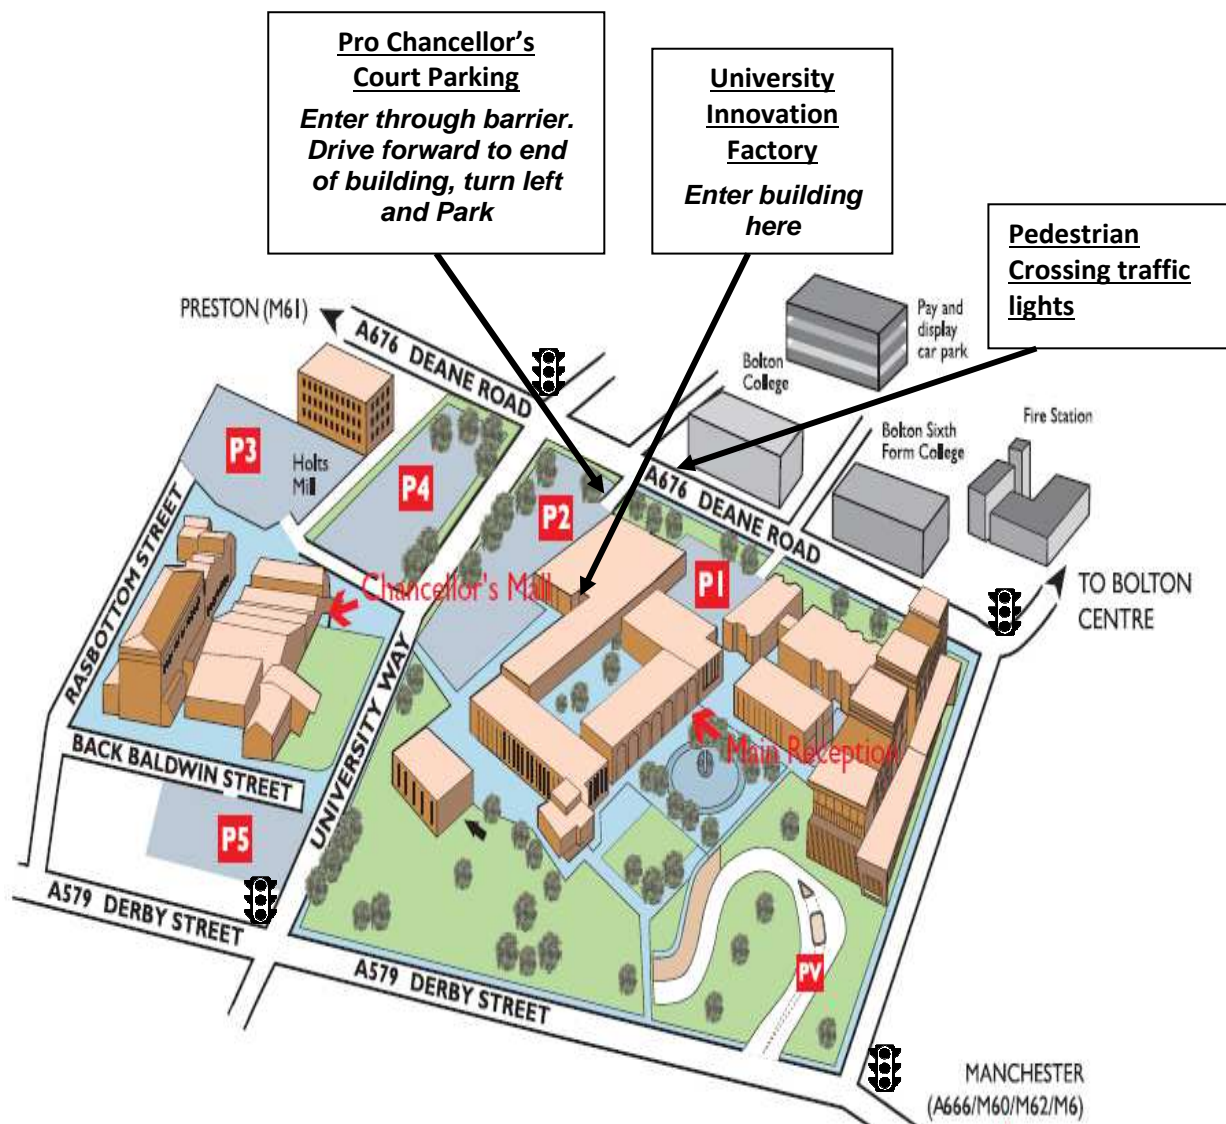

Bolton & District Advanced Motorists

Access to Bolton University CAPE (Centre for Advanced Performance Engineering) car park and building.

There will be a IAM logo board on the pavement at the car park entrance on Deane Road on the first Sunday of your course.

The Map below may assist

Enter the Building

Enter the building through (automatic) doors and follow corridor straight ahead.
Pass toilets on right (Ladies and Disabled – gents use disabled).
Pass through doors at end of corridor into a Reception area.
Turn immediate left, first door on the right is the CAPE teaching room.